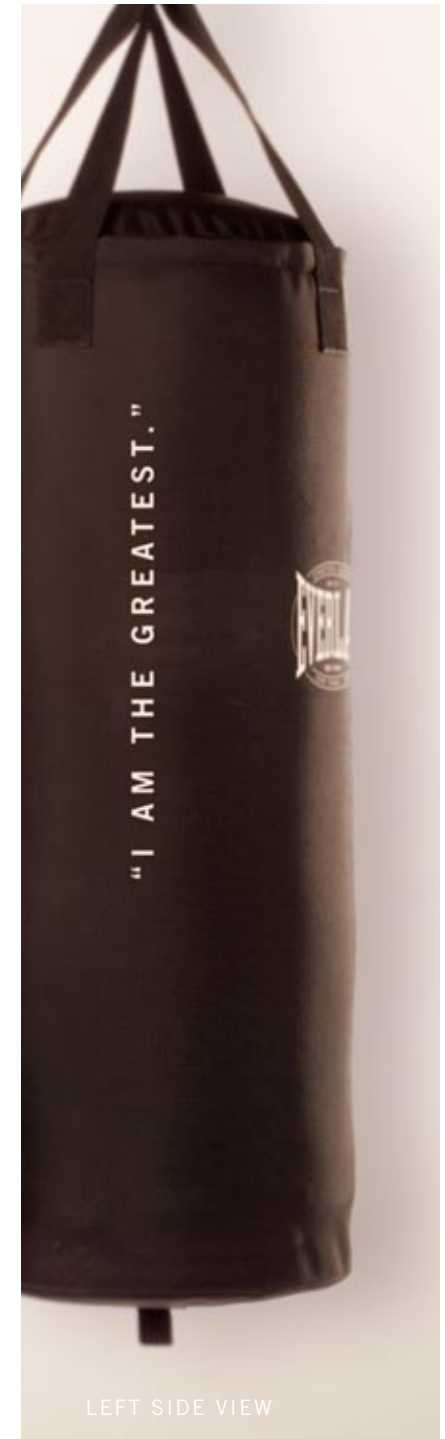

LEFT SIDE VIEW